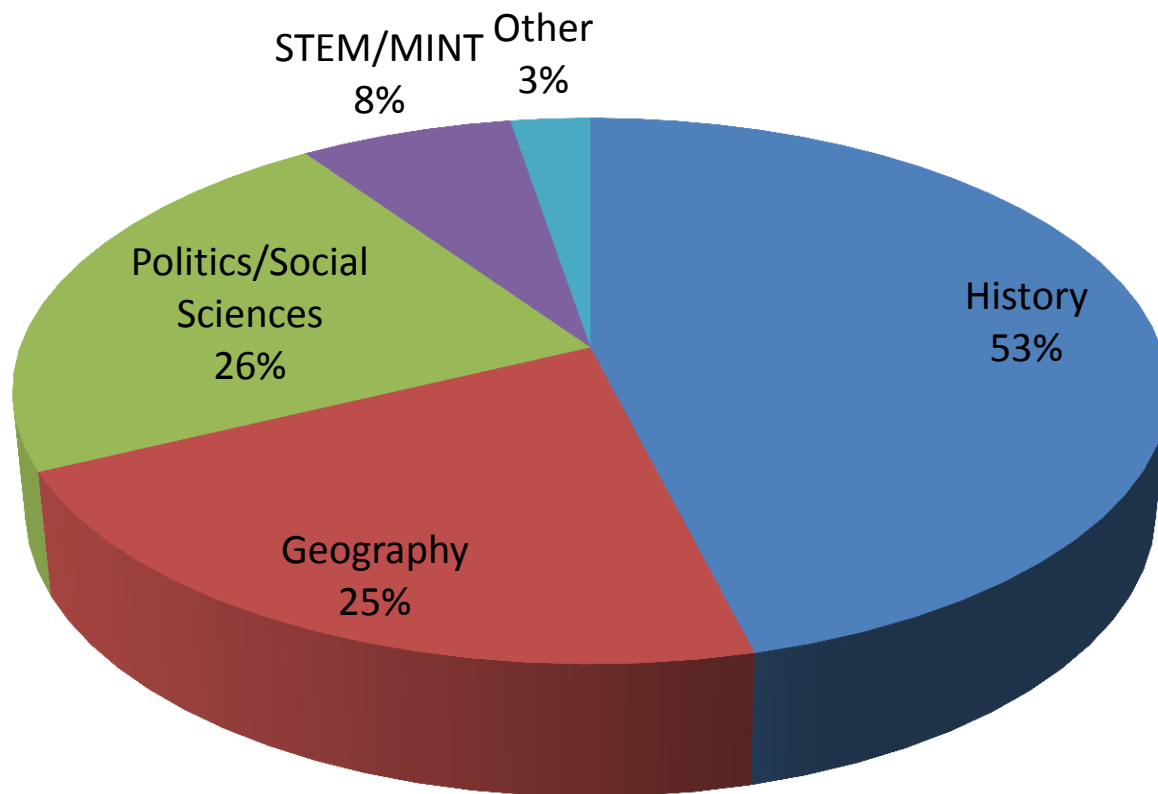

Bilingual / CLIL-courses entered for the label